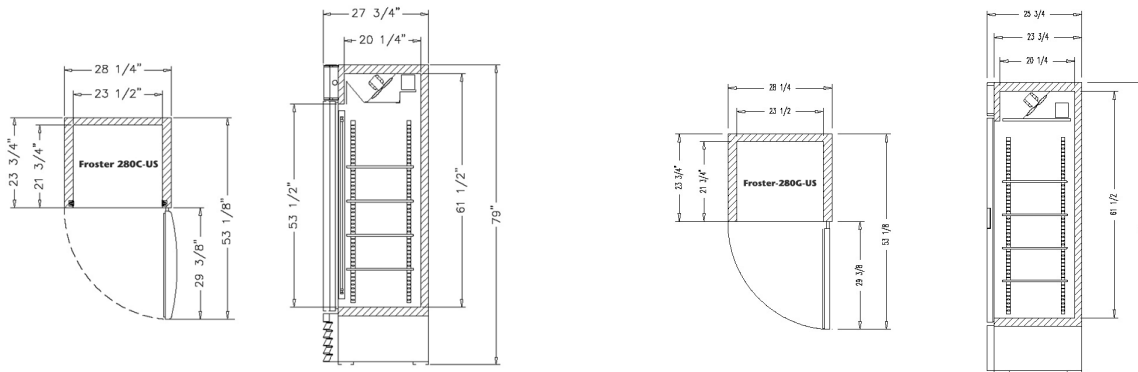

### FROSTER 280c

**Outside Dimensions**  
Width: 28.375"  
Length: 28.375"  
Height: 79"

### FROSTER 280

**Outside Dimensions**  
Width: 27.375"  
Length: 28.375"  
Height: 79"

Ensures beer is kept between -5  
and -8 degrees Celsius.

Starting at  
\$1,650

Full colour decals to attract  
consumers at the point of sale

Model No.	Description	Size	Voltage	Amps	HP	Cubic Feet	Est. Ship Wt
Froster-B-280-US	1 Door/4 Shelves	27.375" x 28.375" x 79"	115	6.5	1/3	18	235#
Froster-B-280G-US	1 Glass Door/4 Shelves	25.75" x 28.375" x 79"	115	7.5	1/3	18	235#
Froster-B-280C-US	1 Curved Glass Door/4 Shelves	28.5" x 28.375" x 79"	115	8.0	1/3	18	235#